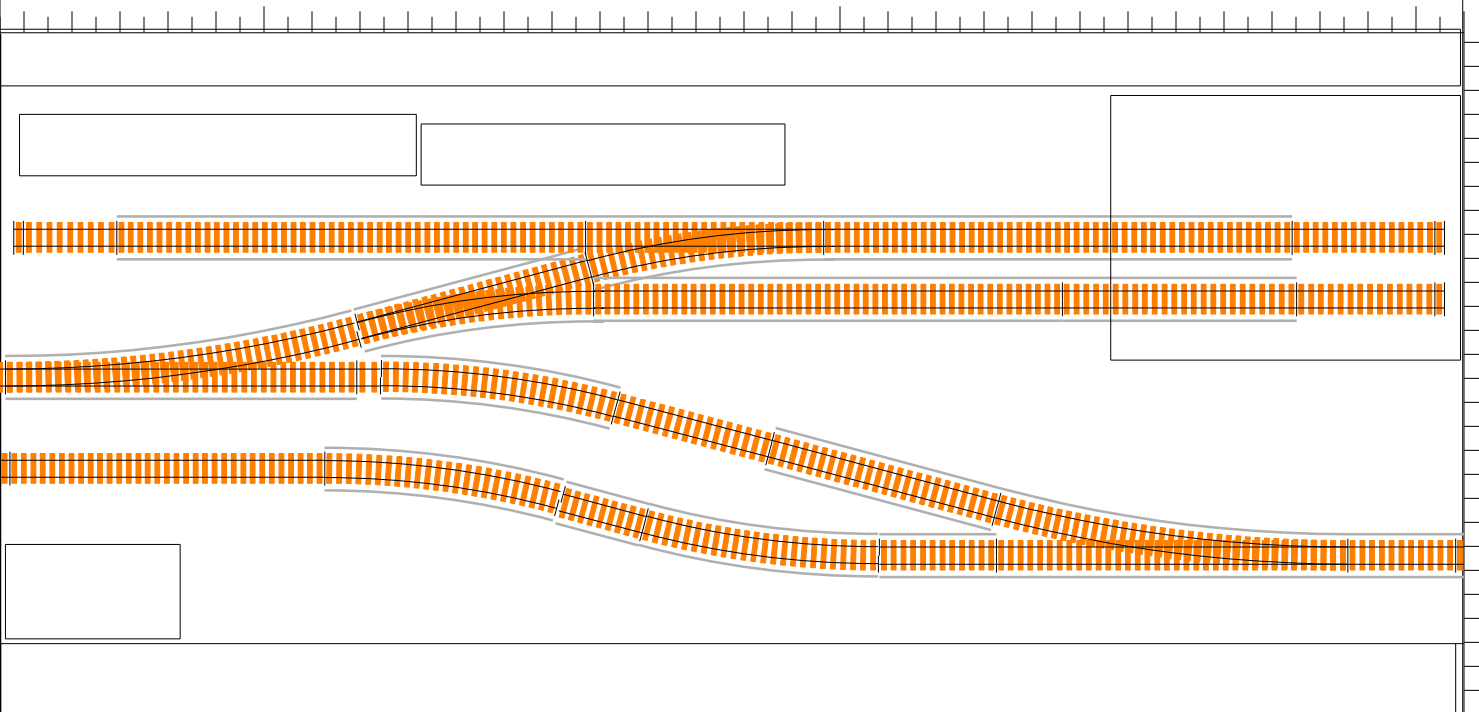

XTrkCad

Beer Line #2

Wed 09 Apr 15

PrintScale 4:1 Room 61.000 x 14.200 Model Scale N File BeerLine2.xtc

XTrkCad

Beer Line #2

Wed 09 Apr 15

PrintScale 4:1 Room 61.000 x 14.200 Model Scale N File BeerLine2.xtc